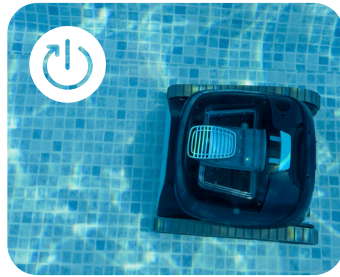

Discover the Dolphin LIBERTY 400 with its new cordless design for unmatched agility, and inductive charging. The LIBERTY 400 "Eco Mode" will keep your pool clean all week long with short and efficient cleaning cycles. While the "Cycle Selector" will let you choose between floor-only or floor and walls cleaning, you can use the Click-Up™ for super-easy removal from the pool.

The LIBERTY 400 also includes the MyDolphin™ Plus app for easy control and cleaning programs setup.

Using powerful, intensive scrubbing action and a superior filtration system, you can get the same reliability and service you get with other Dolphin products - now cordless!

The Dolphin LIBERTY Difference

Inductive Charging

Magnetic Connect for super easy snap-in-place and walk-away charging

Eco Mode

Keeps your pool clean with 3X30 minute cycles a week
*floor only

Click-Up™

Using the Clicker sensor, the Dolphin will climb up to you, for easy removal from the pool

MyDolphin™ Plus app

Setting customized cleaning programs is now easier using your mobile device

LIBERTY 400 Specifications

Ideal Pool Size	Ideal for pools up to 10x5 metres
Cleaning Coverage	Floor, walls and waterline
Brushing	Powerful active scrubbing, for unmatched cleaning
Cleaning Cycle Time	1.5 hours
Filtration	Interchangeable filter options to tackle every level of dirt, dust and debris
Battery	Lithium-ion 5,000mAh
Robot Weight	8.1 kg
Warranty	3 years
Advanced Features	<p>Eco Mode: Keeps your pool clean with 3X30-minute cycles a week (floor only)</p> <p>MyDolphin™ Plus app: Set customized cleaning programs</p> <p>Cycle Selector: Choose between floor only or floor, walls and waterline cleaning</p> <p>End of cycle pick-up: After cleaning, the Dolphin will climb up for a few seconds for easy removal</p> <p>Click-Up™: Shake the Clicker and the Dolphin will climb its nearest wall for easy removal</p>
Maytronics for Life	30 Day Satisfaction, Trade-in Promise, Lifetime Robot Health Checks, Lifetime Support